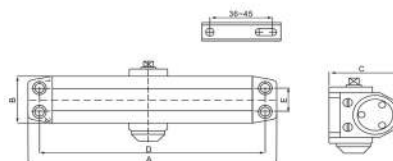

Main parameter										
Model	Overall dimension			Installation dimension		Applicable door weight(kg)	Applicable door weight(mm)	Function	Please install according to the instruction	
	A	B	C	D	E					
NO.3	202	44	68	188	19	60-80	800-1100	Dual speed regulation	Can match slippery courseto install with the function ofdoor stop	

Model: No.4
80-120 kg

6 Pcs.

Main parameter										
Model	Overall dimension			Installation dimension		Applicable door weight(kg)	Applicable door weight(mm)	Function	Please install according to the instruction	
	A	B	C	D	E					
NO.4	247	48	76	229	19	80-120	1000-1500	Dual speed regulation	Can match slippery courseto install with the function ofdoor stop