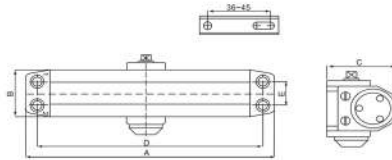

Model: No.2
40-65 kg

10 Pcs.

Main parameter										
Model	Overall dimension			Installation dimension		Applicable door weight(kg)	Applicable door weight(mm)	Function	Please install according to the instruction	
	A	B	C	D	E					
NO.2	178	41	62	162	19	40-65	600-1000	Dual speed regulation	Can match slippery courseto install with the function ofdoor stop	