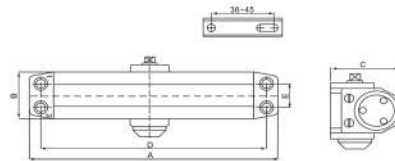

Main parameter										
Model	Overall dimension			Installation dimension		Applicable door weight(kg)	Applicable door weight(mm)	Function	Please install according to the instruction	
	A	B	C	D	E					
NO.2	178	41	62	162	19	40-65	600-1000	Dual speed regulation	Can match slippery courseto install with the function ofdoor stop	

Model: No.3
60-80 kg

10 Pcs.